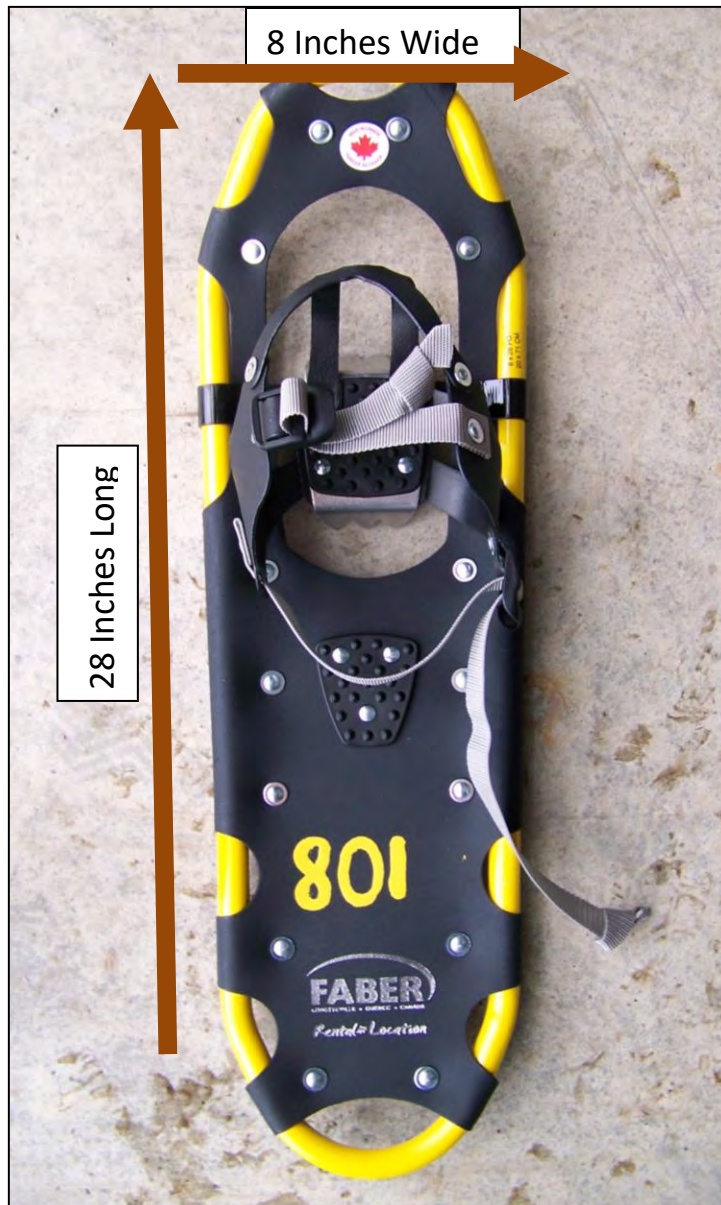

# North Kid 7x18

**Numbered:** 21-31

**Weight:** maximum 40 kg or 90 lbs

**Maximum Shoe Size:** women's 5

**Anti-slip Cleats:** Yes

Children/Youth

# Mountain Aluminum 8x21

**Numbered:** 1-20

**Weight:** 15-45 kg or 35-100 lbs

**Maximum Shoe Size:** women's 7 or men's 6

**Anti-slip Cleats:** Yes

Youth/Adult Small

# RL Aluminum 8x28

**Numbered:** 801-810

**Weight:** 34-68 kg or 75-150 lbs

**Maximum Shoe Size:** womens 9 or mens 8

**Anti-slip Cleats:** Yes

Youth/Adult Medium  
**RL Aluminum 9x30**

**Numbered:** 901-912

**Weight:** 45-91 kg or 100-200 lbs

**Maximum Shoe Size:** fits most adult sizes

**Anti-slip Cleats:** Yes

Youth/Adult Large  
**RL Aluminum 10x36**

**Numbered:** 1001-1006

**Weight:** 68-113 kg or 150-250 lbs