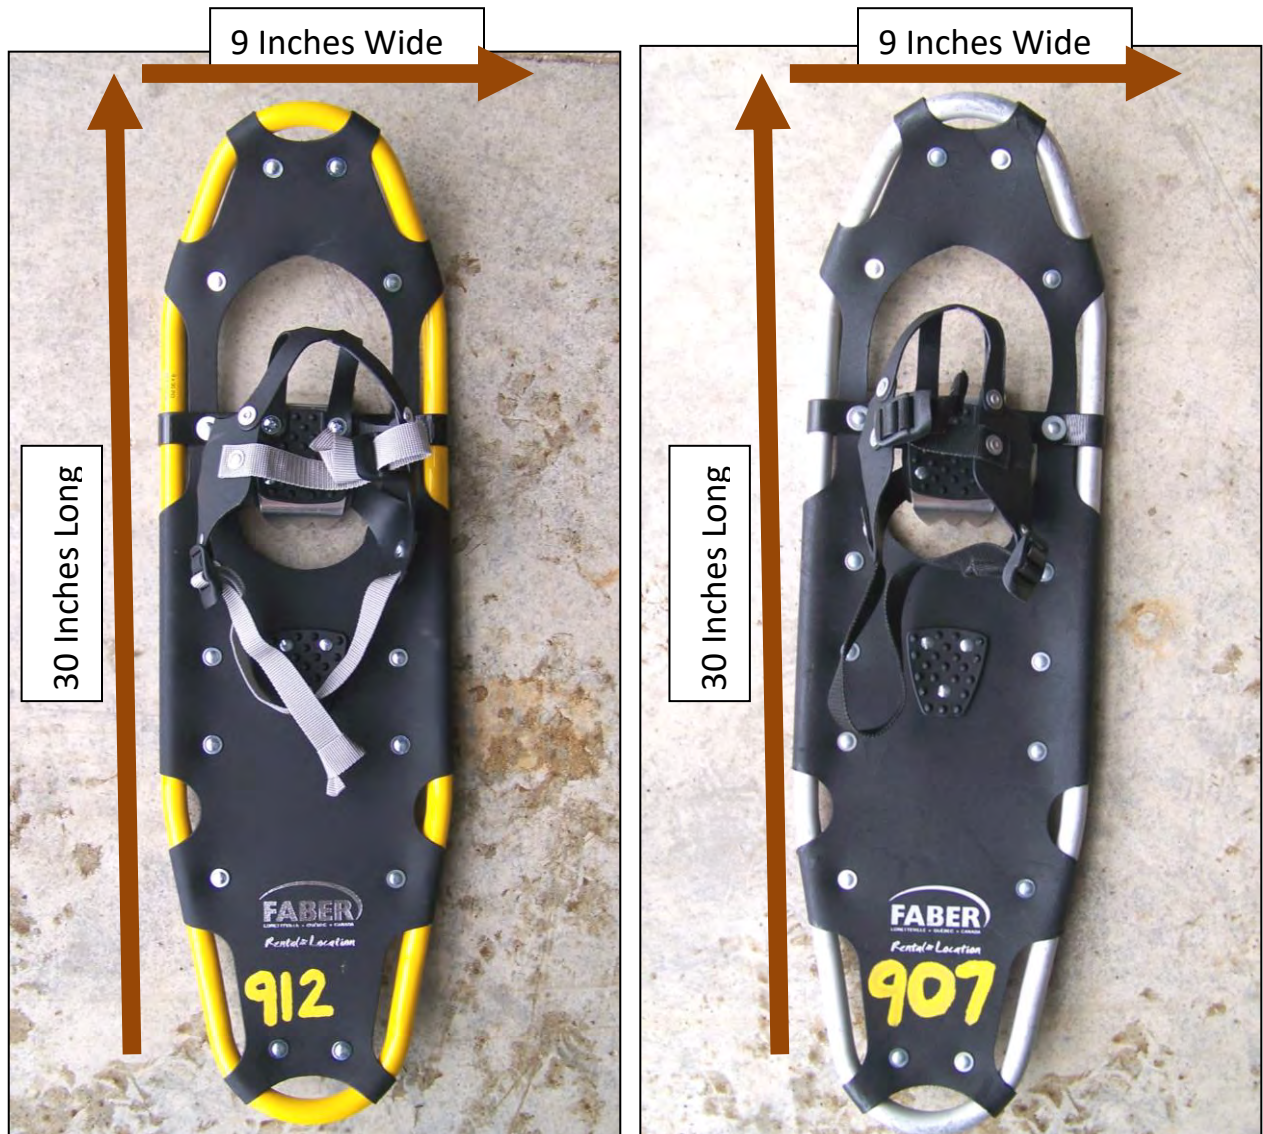

# RL Aluminum 8x28

**Numbered:** 801-810

**Weight:** 34-68 kg or 75-150 lbs

**Maximum Shoe Size:** womens 9 or mens 8

**Anti-slip Cleats:** Yes

Youth/Adult Medium  
**RL Aluminum 9x30**

**Numbered:** 901-912

**Weight:** 45-91 kg or 100-200 lbs

**Maximum Shoe Size:** fits most adult sizes

**Anti-slip Cleats:** Yes

Youth/Adult Large  
**RL Aluminum 10x36**

**Numbered:** 1001-1006

**Weight:** 68-113 kg or 150-250 lbs