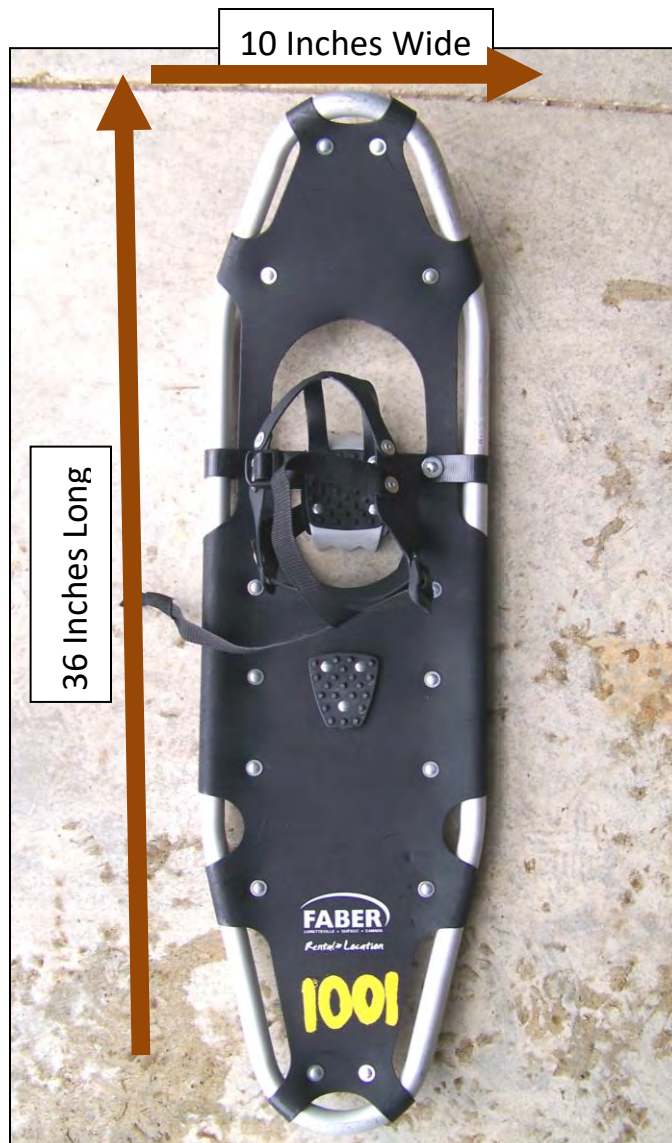

# RL Aluminum 8x28

**Numbered:** 801-810

**Weight:** 34-68 kg or 75-150 lbs

**Maximum Shoe Size:** womens 9 or mens 8

**Anti-slip Cleats:** Yes

Youth/Adult Medium  
**RL Aluminum 9x30**

**Numbered:** 901-912

**Weight:** 45-91 kg or 100-200 lbs

**Maximum Shoe Size:** fits most adult sizes

**Anti-slip Cleats:** Yes

Youth/Adult Large  
**RL Aluminum 10x36**

**Numbered:** 1001-1006

**Weight:** 68-113 kg or 150-250 lbs

**Maximum Shoe Size:** fits most adult sizes\*

**Anti-slip Cleats:** Yes

\*Snowmobile or other large boots may be the exception...

Youth/Adult  
**Wooden - Huron Traditional**

**Numbered:** 501-510

**Weight:** 45-91 kg or 100-200 lbs

**Maximum Shoe Size:** fits most sizes

**Anti-slip Cleats:** none

Children/Youth