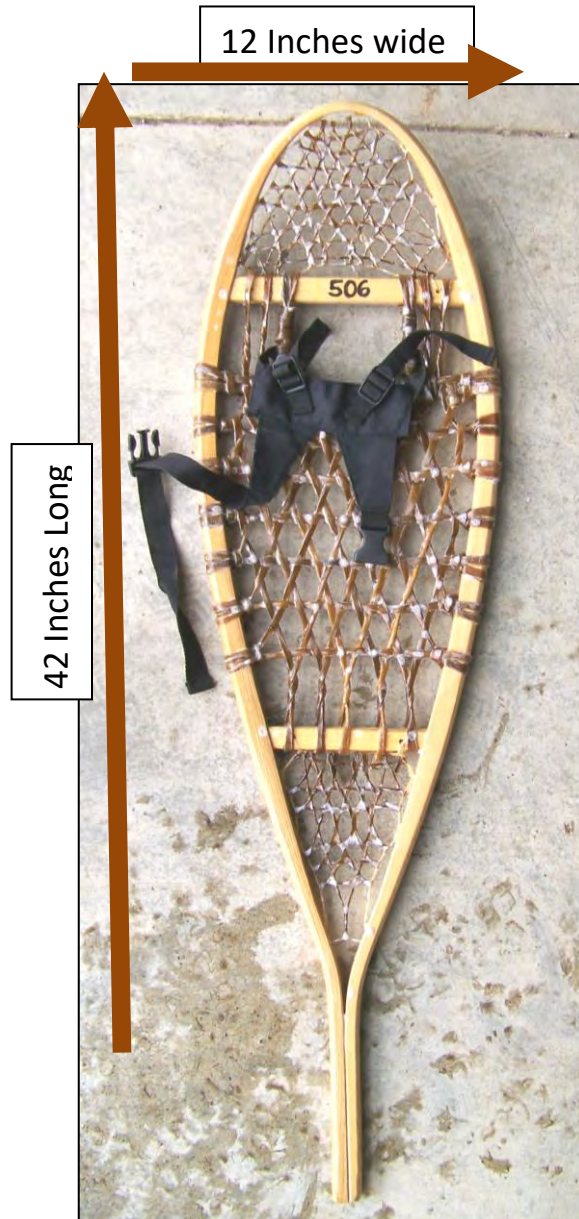

**Weight:** 45-91 kg or 100-200 lbs

**Maximum Shoe Size:** fits most adult sizes

**Anti-slip Cleats:** Yes

Youth/Adult Large  
**RL Aluminum 10x36**

**Numbered:** 1001-1006

**Weight:** 68-113 kg or 150-250 lbs

**Maximum Shoe Size:** fits most adult sizes\*

**Anti-slip Cleats:** Yes

\*Snowmobile or other large boots may be the exception...

Youth/Adult  
**Wooden - Huron Traditional**

**Numbered:** 501-510

**Weight:** 45-91 kg or 100-200 lbs

**Maximum Shoe Size:** fits most sizes

**Anti-slip Cleats:** none

Children/Youth